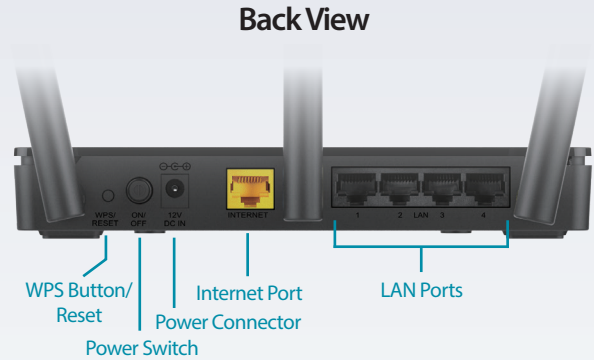

High-Speed Wired and Wireless Connectivity

The DIR-816 Wireless AC750 Dual Band Router uses the latest high-speed wired and wireless technology to bring you lightning-fast Internet. With 10/100 Fast Ethernet ports, you get solid, dependable wired performance for devices such as media centers and gaming consoles. In addition, the built-in Quality of Service (QoS) engine allows you to prioritize important traffic to ensure that your favorite applications are receiving optimal bandwidth.

Technical Specifications

General

Device Interfaces	• IEEE 802.11ac wireless LAN¹ • IEEE 802.11 a/b/g/n wireless LAN	• 10/100 fast Ethernet WAN port • Four 10/100 fast Ethernet LAN ports
LEDs	• Power • 2.4 GHz WLAN • 5 GHz WLAN	• Internet • WPS
Antenna Type	• Three external antennas	
Operating Frequency	• 2.4 GHz band: 2400 - 2483.5 MHz	• 5 GHz band: 5150 - 5725 MHz
Standards	• IEEE 802.11ac • IEEE 802.11n • IEEE 802.11g	• IEEE 802.11b • IEEE 802.11a • IEEE 802.3u
Minimum Requirements	• Windows 8/7/Vista/XP SP3, or Mac OS X 10.4 or higher • Internet Explorer 7, Firefox 12.0, Chrome 20.0, Safari 4.0, or other Java-enabled browser	• Ethernet interface or Wi-Fi • Cable or DSL Modem • Subscription with an Internet Service Provider

Functionality

Security	• WPA & WPA2 (Wi-Fi Protected Access)	• WPS (Wi-Fi Protected Setup)
Advanced Features	• One page setup wizard • Traffic Control (QoS)	• Wireless repeater • DMZ (Demilitarized Zone)

Physical

Dimensions	• 192 x 108 x 30 mm (7.55 x 4.25 x 1.18 inches)	
Weight	• 240 grams (8.46 ounces)	
Power	• Input: 100 to 240 V AC, 50/60 Hz	
Temperature	• Operating: 0 to 40 °C (32 to 104 °F)	• Storage: -20 to 65 °C (-4 to 149 °F)
Humidity	• Operating: 10% to 90% non-condensing	• Storage: 5% to 95% non-condensing
Certifications	• CE